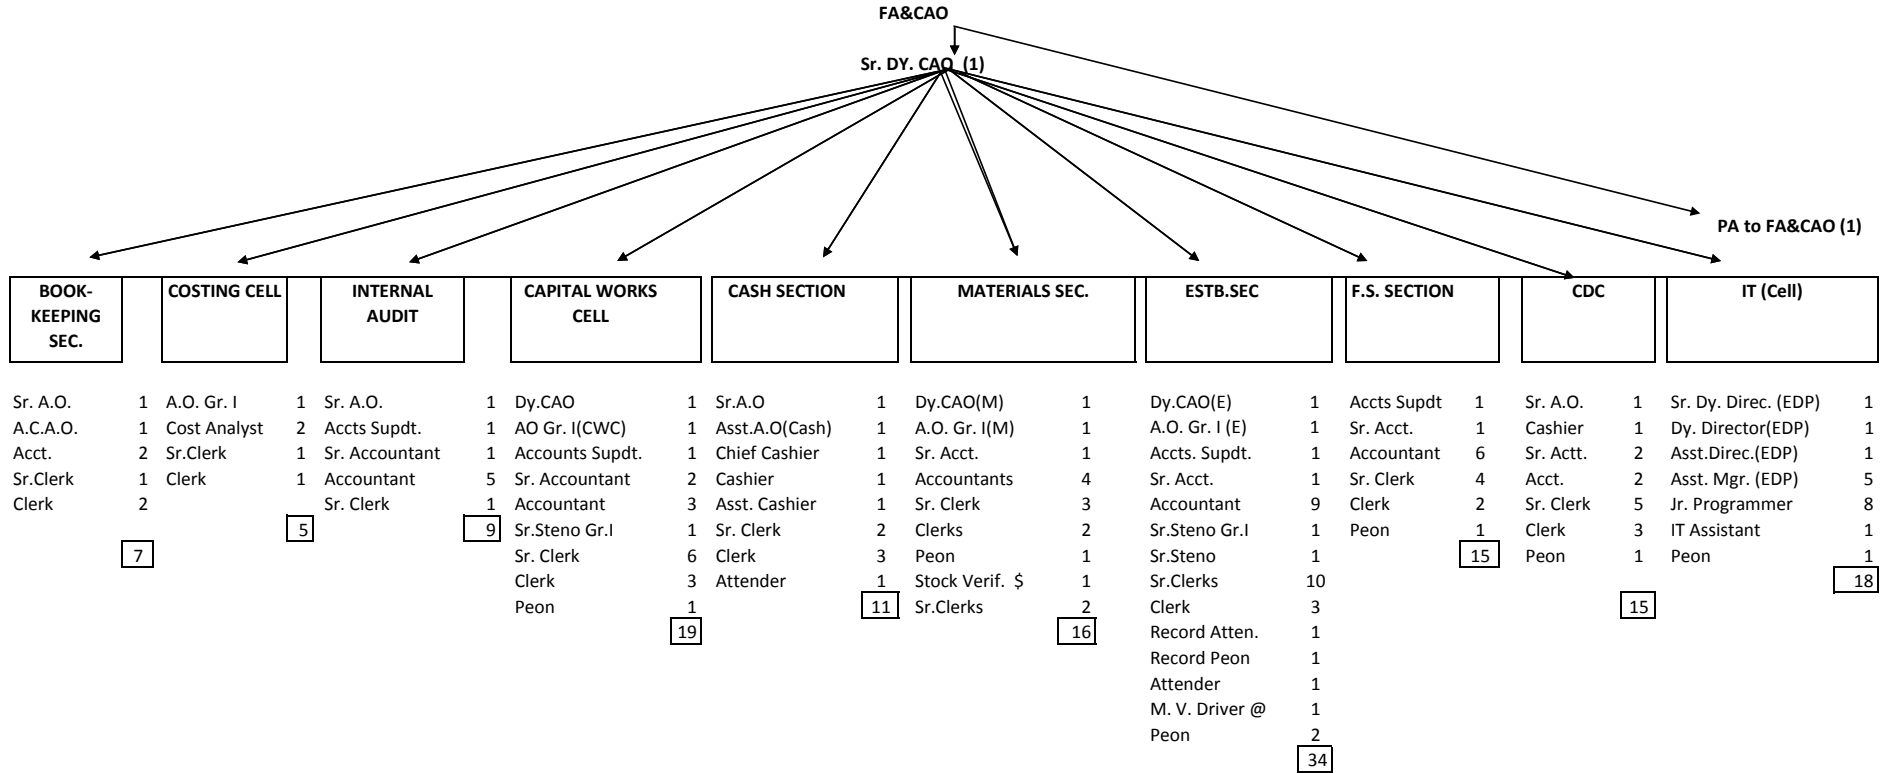

ADMINISTRATIVE CHART WITH SECTION-WISE GROUPONG OF STAFF OF FINANCE DEPARTMENT AS ON 01.01.2017

30

@ one post of M. V. Driver is opearted in Civil Engg. Dept.  
\$ Posted in MM stores.